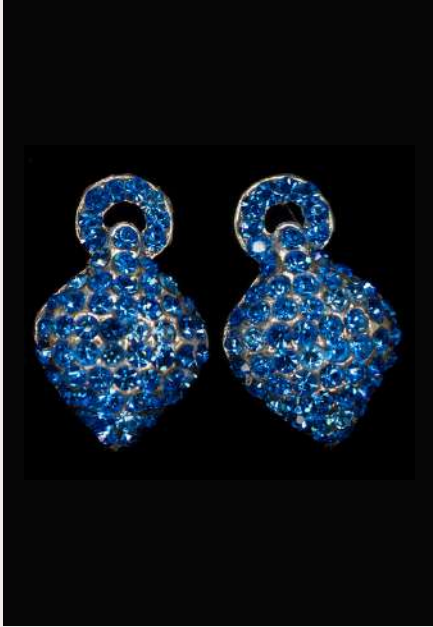

# SHOP EARRINGS

CE131620099  
Peridot Silver

CE131620099  
LT Siam Silver

CE131620099  
LT Rose Silver

CE131620099  
Hematite Silver

CE131620099  
AB Silver

CE131620099  
Sapphire Silver

# SHOP EARRINGS

CE102535099  
Mango Silver

CE131620099  
Dark Indigo Silver

CE131620099  
Rose Silver

CE132319099  
AB Silver

CE132320099  
LT Rose AB Silver

CE132620099  
Sapphire Silver

# SHOP EARRINGS

PV42026099  
Sapphire Silver

PV42026099  
Clear Silver

PV42026099  
LT Gold Gold

PV42026099  
AB Silver

PV42026099  
Chrysolite Silver

PV42026099  
Navy Silver

# SHOP EARRINGS

PV42127099  
Hematite Silver

PV42127099  
Clear Silver

PV42129099  
LT Gold Gold

PV42127099  
AB Silver

PV42127099  
LT Sapphire Silver

PV42527099  
Prosecco Silver