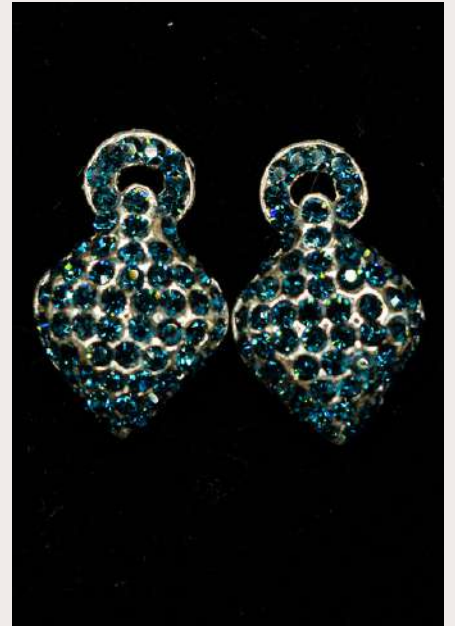

# SHOP EARRINGS

CE102535099  
Mango Silver

CE131620099  
Dark Indigo Silver

CE131620099  
Rose Silver

CE132319099  
AB Silver

CE132320099  
LT Rose AB Silver

CE132620099  
Sapphire Silver

# SHOP EARRINGS

PV42026099  
Sapphire Silver

PV42026099  
Clear Silver

PV42026099  
LT Gold Gold

PV42026099  
AB Silver

PV42026099  
Chrysolite Silver

PV42026099  
Navy Silver

# SHOP EARRINGS

PV42127099  
Hematite Silver

PV42127099  
Clear Silver

PV42129099  
LT Gold Gold

PV42127099  
AB Silver

PV42127099  
LT Sapphire Silver

PV42527099  
Prosecco Silver